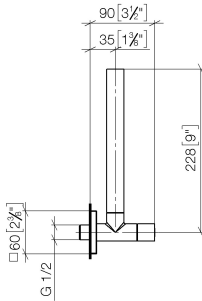

Angle valve - Chrome

IMO

22 901 782

- rosette 60 x 60 mm
- hose covering 200mm, for shortening
- 1/2" connection
- WRAS 2205004

Fits: IMO, MEM, CL.1

	Chrome	22 901 782-00
	Brushed Platinum	22 901 782-06
	Platinum	22 901 782-08
	Dark Chrome	22 901 782-19
	Brushed Durabrass (23kt Gold)	22 901 782-28
	Matte Black	22 901 782-33
	Brushed Champagne (22kt Gold)	22 901 782-46
	Champagne (22kt Gold)	22 901 782-47
	Brushed Chrome	22 901 782-93
	Brushed Dark Platinum	22 901 782-99

22 901 782

mm [inches]

Flow rate chart

Certificates

WRAS_2205004.

22 901 782

Parts for other finishes can be found here: Brushed Platinum

Spare parts list

No.	Item Number	Name	Quantity used	Delivery time
1	09 21 22 000-00	nipple	1	10
2	90 14 10 010 00 90	seal	1	2
3	09 28 22 020-00	pipe	1	10
4	04 24 04 220 01-00	threaded connector	1	10
5	09 20 22 001-00	handle	1	10
6	90 90 03 006 00 90	top	1	2
7	09 31 11 048 90	pin	1	2
8	09 27 78 042-00	rosette	1	10
9	09 14 10 112 90	seal	1	2