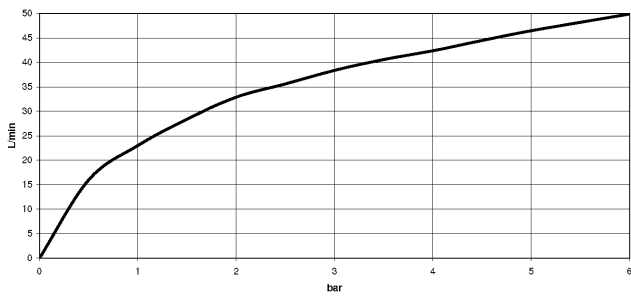

Angle valve - Chrome

IMO

22 901 782

- rosette 60 x 60 mm
- hose covering 200mm, for shortening
- 1/2" connection
- WRAS 2205004

Fits: IMO, MEM, CL.1

	Chrome	22 901 782-00
	Brushed Platinum	22 901 782-06
	Platinum	22 901 782-08
	Dark Chrome	22 901 782-19
	Brushed Durabrass (23kt Gold)	22 901 782-28
	Matte Black	22 901 782-33
	Brushed Champagne (22kt Gold)	22 901 782-46
	Champagne (22kt Gold)	22 901 782-47
	Brushed Chrome	22 901 782-93
	Brushed Dark Platinum	22 901 782-99

22 901 782

mm [inches]

Flow rate chart

Certificates

WRAS_2205004.

22 901 782

Parts for other finishes can be found here: Brushed Platinum

Spare parts list

No.	Item Number	Name	Quantity used	Delivery time
1	09 21 22 000-00	nipple	1	10
2	90 14 10 010 00 90	seal	1	2
3	09 28 22 020-00	pipe	1	10
4	04 24 04 220 01-00	threaded connector	1	10
5	09 20 22 001-00	handle	1	10
6	90 90 03 006 00 90	top	1	2
7	09 31 11 048 90	pin	1	2
8	09 27 78 042-00	rosette	1	10
9	09 14 10 112 90	seal	1	2